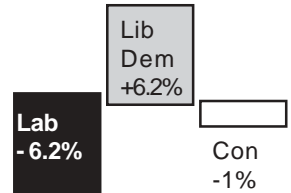

Peartree ward *FOCUS*

Southampton Itchen
General
Election
Results
2005

Gerry Drake & David Goodall

Peartree Candidate
Gerry Drake

Peartree ward candidate **Gerry Drake** lives in the ward and knows the area well. He has been a ward councillor since 1993. Please give Gerry your support so he can continue to serve the residents of Coxford for a further term.